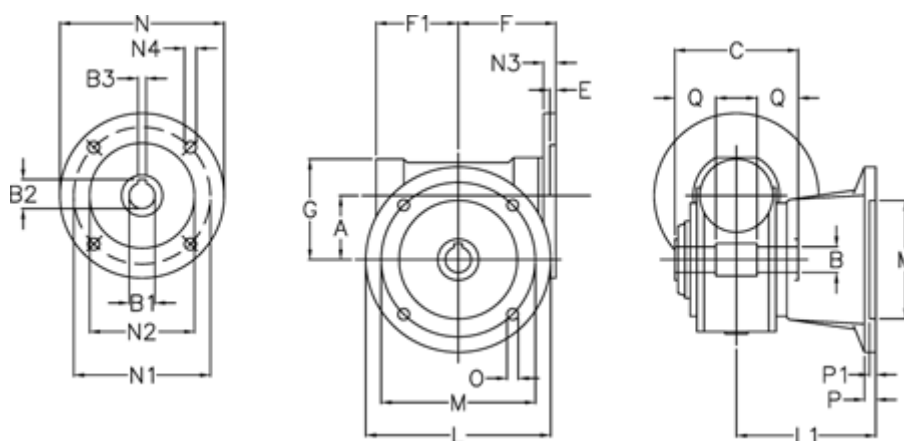

Article number: 390204901462210
 Description: Worm gear
 VF 49-FA2-14-63B5

Measures

A = 49.5	F1 = 63	N2 = 95
B = 25 H7	G = 80	N3 = 10.5
B1 E7 = 11	L = 125	N4 = 9.5
B2 = 12.8	L1 = 115	O = 10.5
B3 H9 = 4	M = 90	P = 12
C = 82	M1 = 70	P1 = 10
E = 3	N = 140	Q = 22.5
F = 70	N1 = 115	